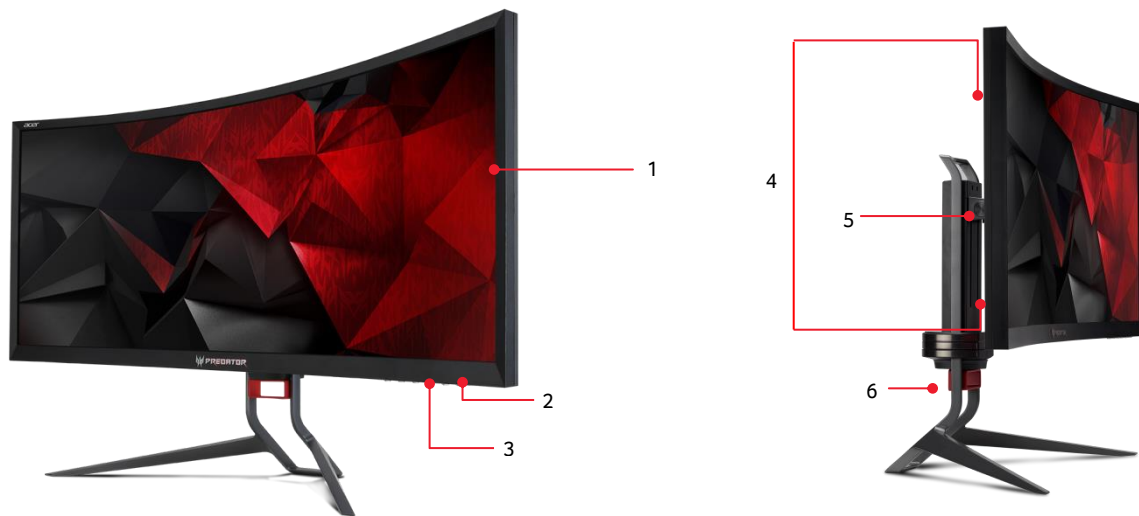

Predator Z35P

Curved gaming at full throttle

- See a new side of gaming with 35" 1800R Curved 21:9 display
- NVIDIA® G-SYNC™ and ULMB technology keep gameplay smooth
- 100% sRGB wide color gamut
- Custom game profiles with Predator GameView
- Acer True Harmony™ technology
- Acer VisionCare™ technology lower the eyes fatigue

Product views	1. 35" curved 21:9 display 2. Power button 3. GameView OSD button	4. Acer TrueHarmony™ speaker 5. Height adjustment stand 6. Cable management
Color	Black/Red	
Dimensions and weight	Dimensions: 844.4 (W) x 449.01 ~ 579.01 (H) x 308.97 (D) mm 33.2 (W) x 17.68-22.79 (H) x 12.16 (D) inches	Weight: 12.3 kg (Net) 27.11 lbs.
Size	35" (21:9)	
Active display area	819.41x345.89mm	
Curvature	1800R	
Maximum resolution	UltraWide QHD 3440 x 1440 resolution	
	100% sRGB color gamut	VA technology
		Mercury free, environment friendly
Response time	4 ms (G to G)	
Contrast ratio	2,500:1 (MAX)	
Refresh rate	3440 x 1440 @ 60 Hz (HDMI) 3440 x 1440 @ 100 Hz (DP)	
Brightness	300 cd/m ²	
Viewing angle (CR=10)	178°(H), 178°(V)	
Colors	16.7M	
Bits	8Bit	
Input signal	<ul style="list-style-type: none"> • 1 HDMI (v1.4) • 1 DisplayPort (v1.2) • 4 USB Hub 3.0 (1up 4 down) 	
Speakers	9Wx2 (Acer TrueHarmony™ Sound)	
VESA Wall mounting	100X100mm	
Power supply (100V-240V)	External (100V-240V)	
Power Consumption (ENERGY STAR)	Off: TBD	Sleep: TBD On: TBD
Support	NVIDIA G-SYNC™ technology and NVIDIA ULMB technology	
ErgoStand	Tilt • -4°~ 35° Swivel • -20°~ 20°	Height adjustment • 130mm